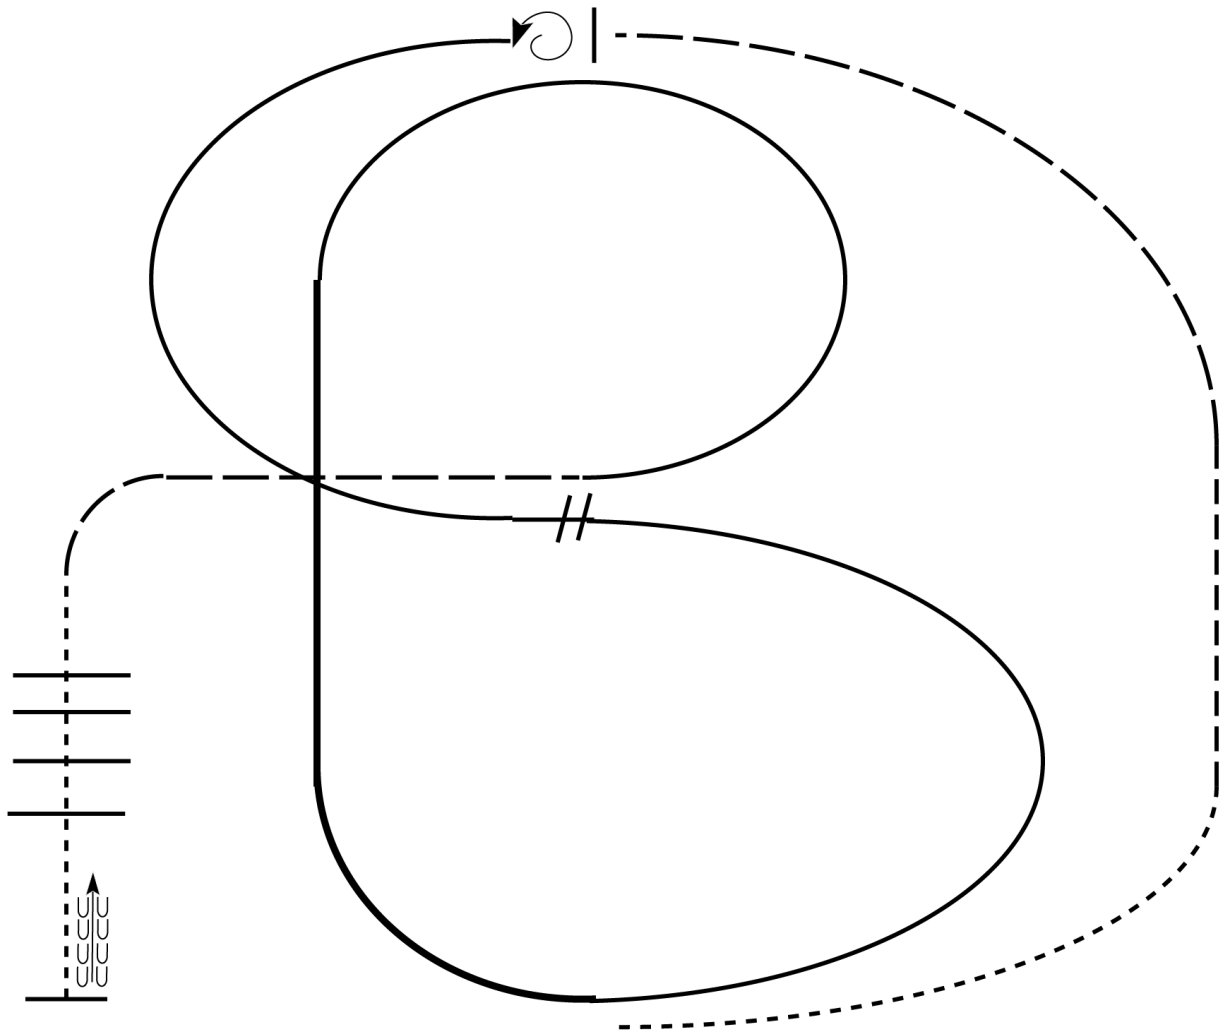

SDQHA Special Event Show

Ranch Riding (Rookie (Amateur/Select/Youth/Sr/Jr))

Show Date: 06-03-2023

w w w . H o r s e S h o w P a t t e r n s . c o m

w w w . H o r s e S h o w P a t t e r n s . c o m

1. Walk
2. Trot
3. Extend the trot, at the top of the arena, stop
4. 360 degree turn to the left
5. Left lead 1/2 circle, lope to the center
6. Change leads (simple or flying)
7. Right lead 1/2 circle
8. Extended lope up the long side of arena (right lead)
9. Collect back to a lope around the top of the arena and back to center
10. Break down to an extended trot
11. Walk over poles.
12. Stop and back