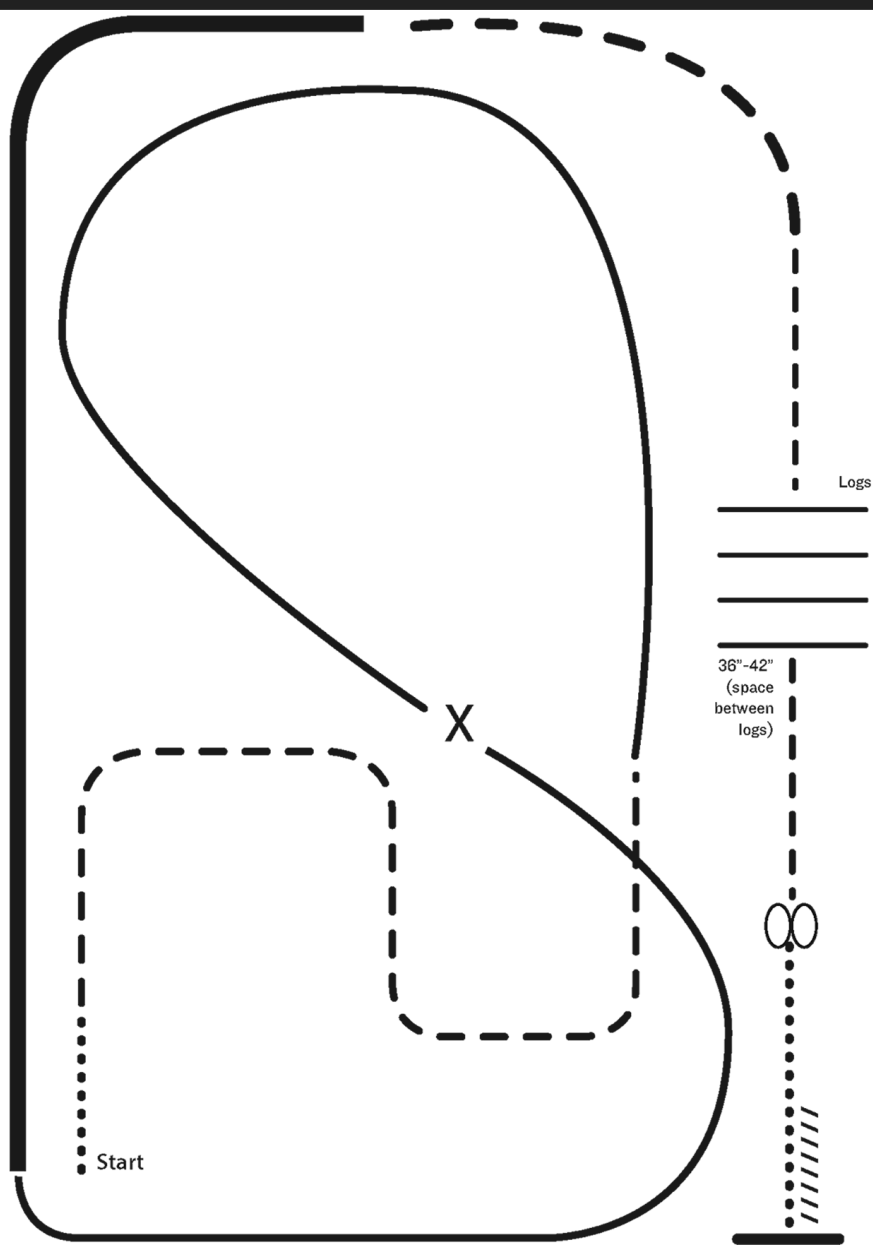

1. Walk
2. Trot serpentine
3. Lope left lead around the end of the arena and then diagonally across the arena
4. Change leads (simple or flying) and
5. Lope on the right lead around end of the arena
6. Extend lope on the straight away and around corner to the center of the arena
7. Extend trot around corner of the arena
8. Collect to a trot
9. Trot over logs
10. Stop, do 360 degree turn each direction (either direction 1st) (L-R or R-L)
11. Walk, stop and back

- X Lead Change
- Walk
- - - - Trot
- Ext trot
- Lope
- Ext Lope
- \\\\\\\\\\\\ Back

1. Walk
2. Trot serpentine
3. Lope left lead around the end of the arena and then diagonally across the arena
4. Change leads (simple or flying) and
5. Lope on the right lead around end of the arena
6. Extend lope on the straight away and around corner to the center of the arena
7. Extend trot around corner of the arena
8. Collect to a trot
9. Trot over logs
10. Stop, do 360 degree turn each direction (either direction 1st) (L-R or R-L)
11. Walk, stop and back