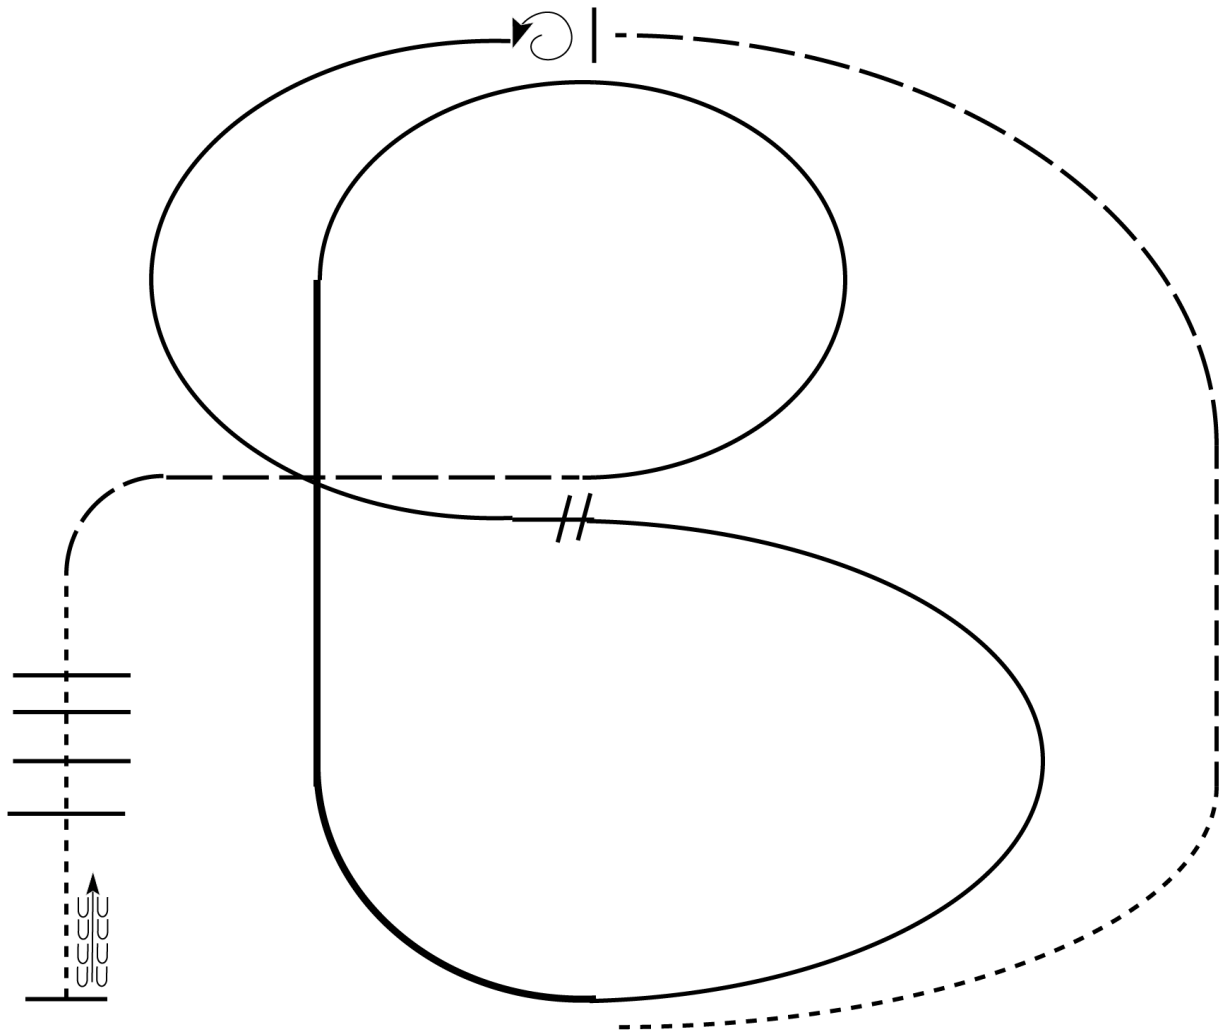

- Walk 
- Jog 
- Extended Jog 
- Lope 
- Lead Change 
- Back 
- Marker 

[RR/1]

Pattern Provided by:

Tom Crowley

SDQHA Special Event Show

Ranch Riding (Level 1(Amateur/Select/Youth/Sr/Jr))

Show Date: 06-03-2023