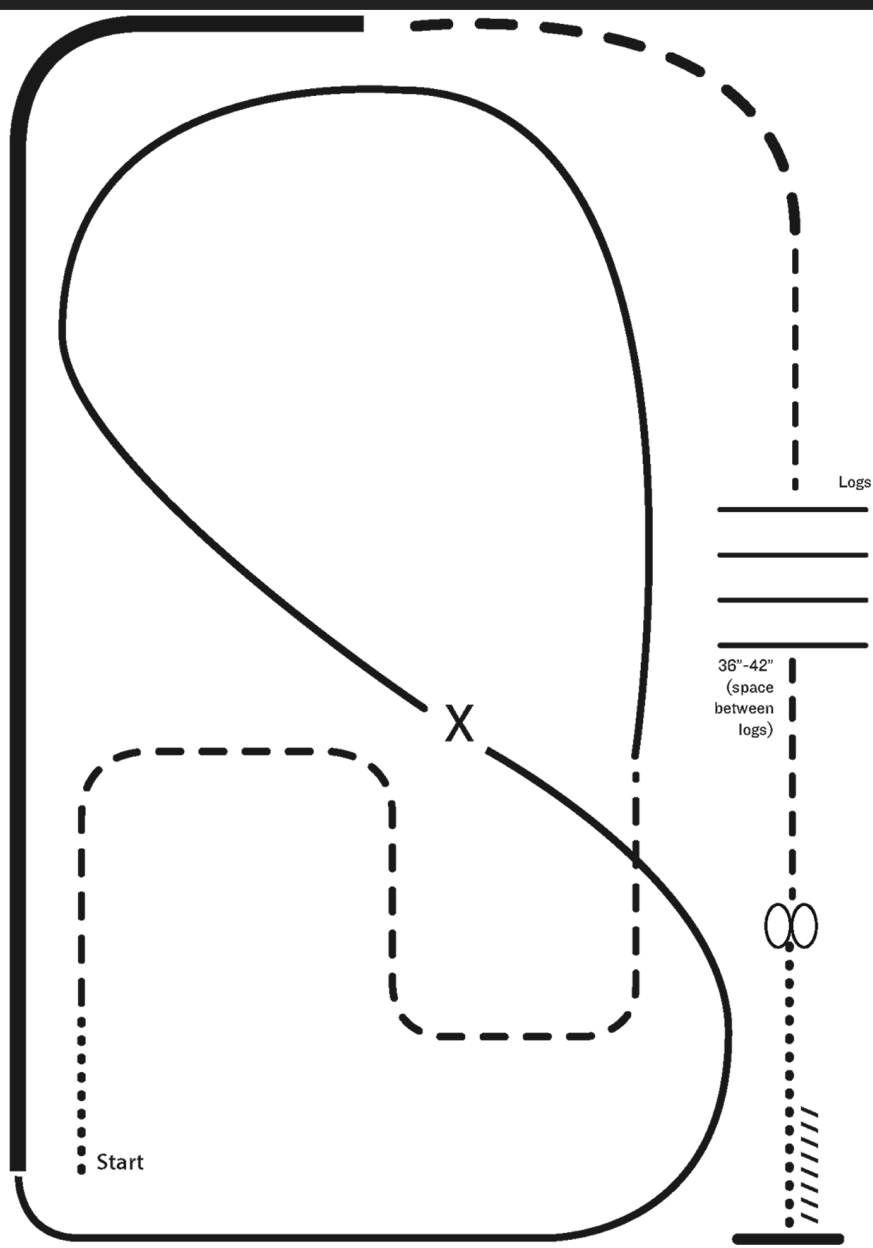

SDQHA Special Event Show

Ranch Riding (Amateur/Select/Youth/Sr/Jr)

Show Date: 06-03-2023

www.HorseShowPatterns.com

www.HorseShowPatterns.com

- X Lead Change
- ••• Walk
- - - Trot
- — — Ext trot
- — — Lope
- — — Ext Lope
- ////// Back

1. Walk
2. Trot serpentine
3. Lope left lead around the end of the arena and then diagonally across the arena
4. Change leads (simple or flying) and
5. Lope on the right lead around end of the arena
6. Extend lope on the straight away and around corner to the center of the arena
7. Extend trot around corner of the arena
8. Collect to a trot
9. Trot over logs
10. Stop, do 360 degree turn each direction (either direction 1st) (L-R or R-L)
11. Walk, stop and back

[RR/AQHA-3]

Pattern Provided by:
Tom Crowley